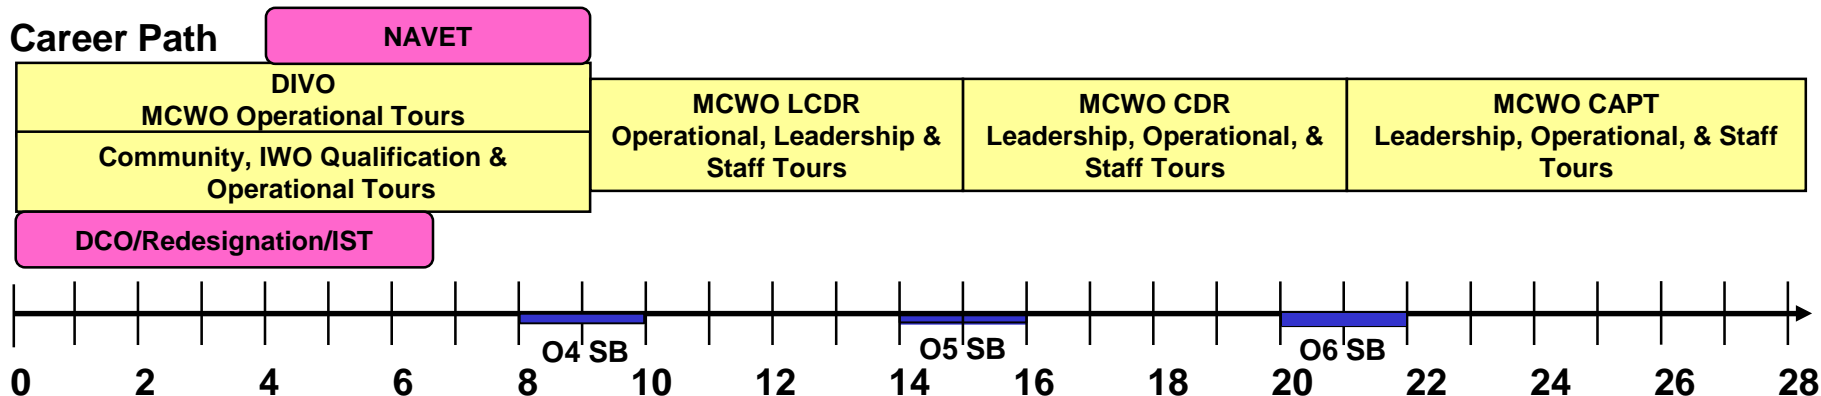

RC Maritime Cyber Warfare Officer Career Progression

Typical Billets/Quals

Constructive Entry Credit: SECNAV authorized MCWO for Constructive Grade Credit, which allows for MCWOs to be accessed at paygrades above O1/ENS due to Experience and/or Education.
Redesignation: Community established in FY23. All initial accessions are redesignations from other communities. Will be incorporated into the FY24 Accession Plan.

Notional Career Path