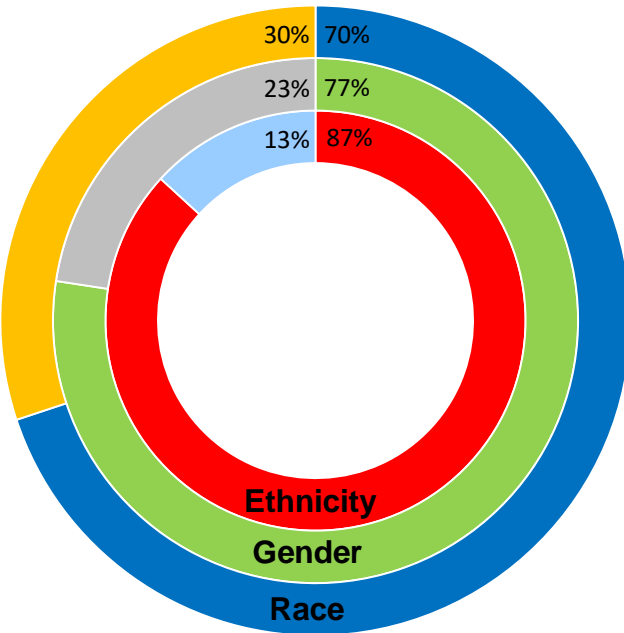

# Navy Demographic Data Comparison

## USN Total Force Officers

## USN Total Force

## USN Total Force Enlisted

■ Non-white  
■ White

■ Female  
■ Male

■ Hispanic  
■ Non-Hispanic

Data: USN Total Force (Active + Reserve + FTS) as of 1 January 2022, NMPBS.