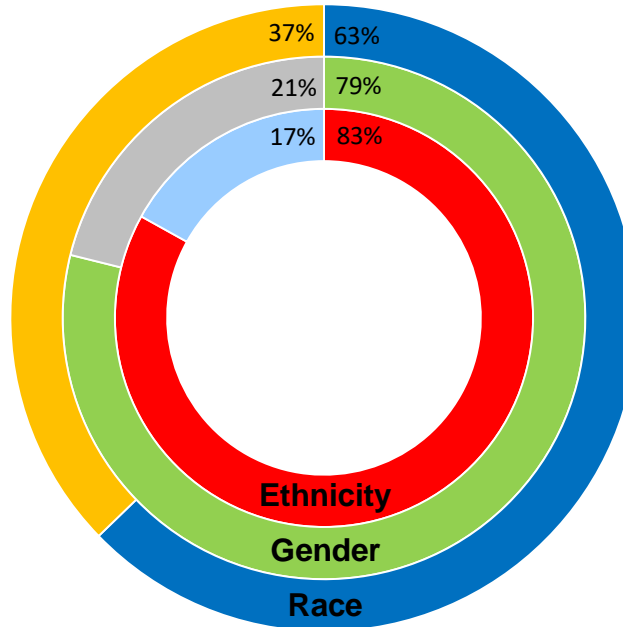

# Navy Demographic Data Comparison

## USN Total Force Officers

## USN Total Force

## USN Total Force Enlisted

■ Non-white  
■ White

■ Female  
■ Male

■ Hispanic  
■ Non-Hispanic

Data: USN Total Force (Active + Reserve + FTS) as of 1 January 2022, NMPBS.