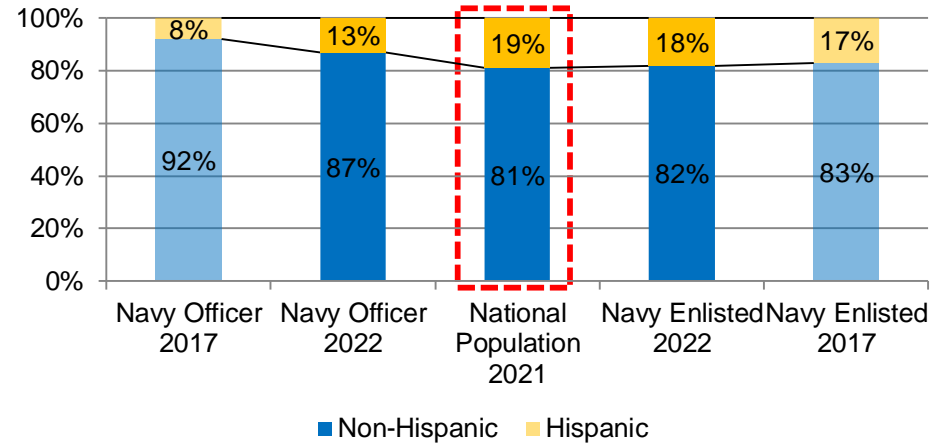

Navy Officer and Enlisted Force

2017 vs. 2022 vs. National Population

Racial Diversity

Ethnic Diversity

Gender Diversity

- U.S. National Population data from the National Census, July 1, 2021.
- U.S. Navy data (Total Force) as of 1 January 2017 and 1 January 2022 from NMPBS.
- "Other" category includes: American Indian, Alaskan Native, Native Hawaiian, and other Pacific Islander.