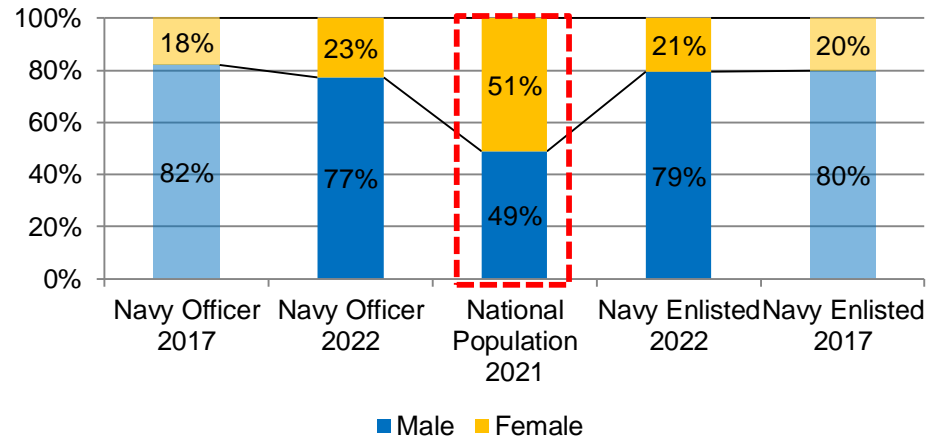

Navy Officer and Enlisted Force

2017 vs. 2022 vs. National Population

Racial Diversity

Ethnic Diversity

Gender Diversity

- U.S. National Population data from the National Census, July 1, 2021.
- U.S. Navy data (Total Force) as of 1 January 2017 and 1 January 2022 from NMPBS.
- "Other" category includes: American Indian, Alaskan Native, Native Hawaiian, and other Pacific Islander.