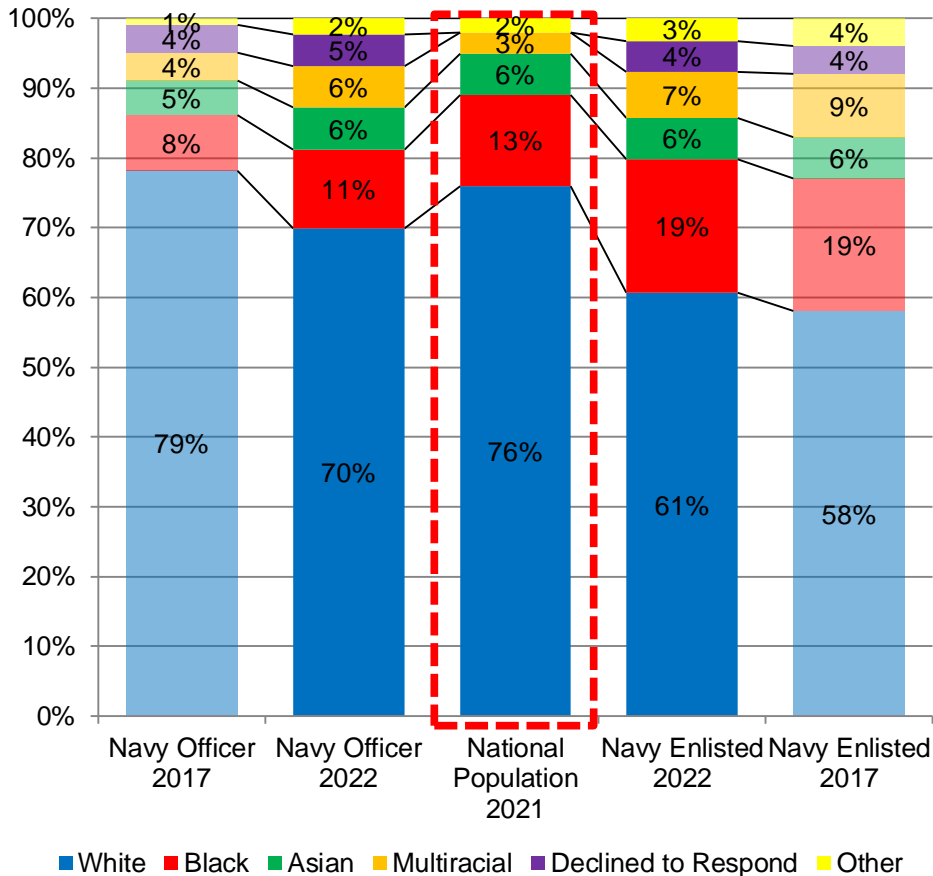

Navy Officer and Enlisted Force

2017 vs. 2022 vs. National Population

Racial Diversity

Ethnic Diversity

Gender Diversity

- U.S. National Population data from the National Census, July 1, 2021.
- U.S. Navy data (Total Force) as of 1 January 2017 and 1 January 2022 from NMPBS.
- "Other" category includes: American Indian, Alaskan Native, Native Hawaiian, and other Pacific Islander.