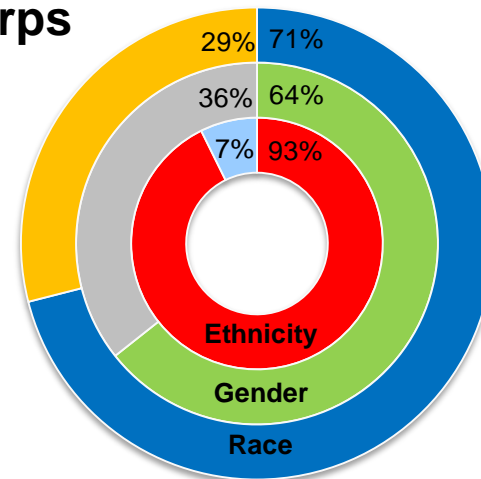

Officer Demographic Data Comparison

Unrestricted Line

Staff Corps

Restricted Line

LDO/CWO

Data: USN Active Duty as of 1 January 2022, NMPBS.