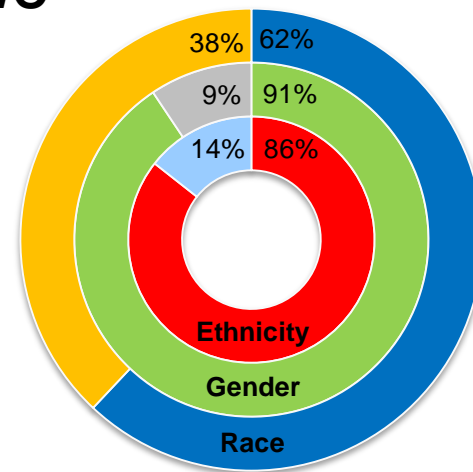

Officer Demographic Data Comparison

Unrestricted Line

Staff Corps

Restricted Line

LDO/CWO

Data: USN Active Duty as of 1 January 2022, NMPBS.