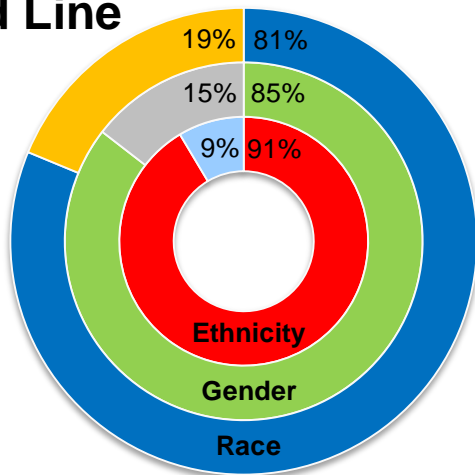

Officer Demographic Data Comparison

Unrestricted Line

Staff Corps

Restricted Line

LDO/CWO

Data: USN Active Duty as of 1 January 2022, NMPBS.