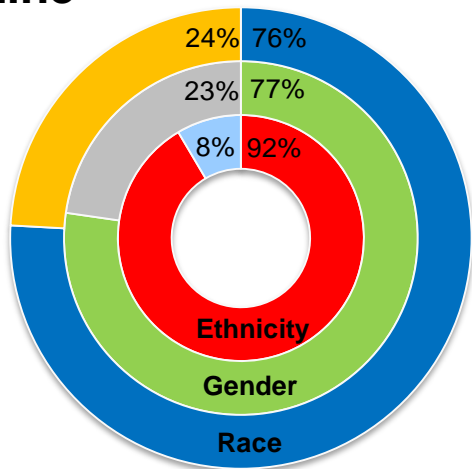

Officer Demographic Data Comparison

Unrestricted Line

Staff Corps

Restricted Line

LDO/CWO

Data: USN Active Duty as of 1 January 2022, NMPBS.